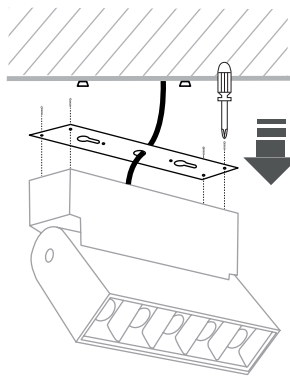

FOCUS MINI LED

10067 | 10068

10070 | 10071

THIS PRODUCT CONTAINS A LIGHT SOURCE OF ENERGY EFFICIENCY CLASS: G

1

2

3

4

5

6

6